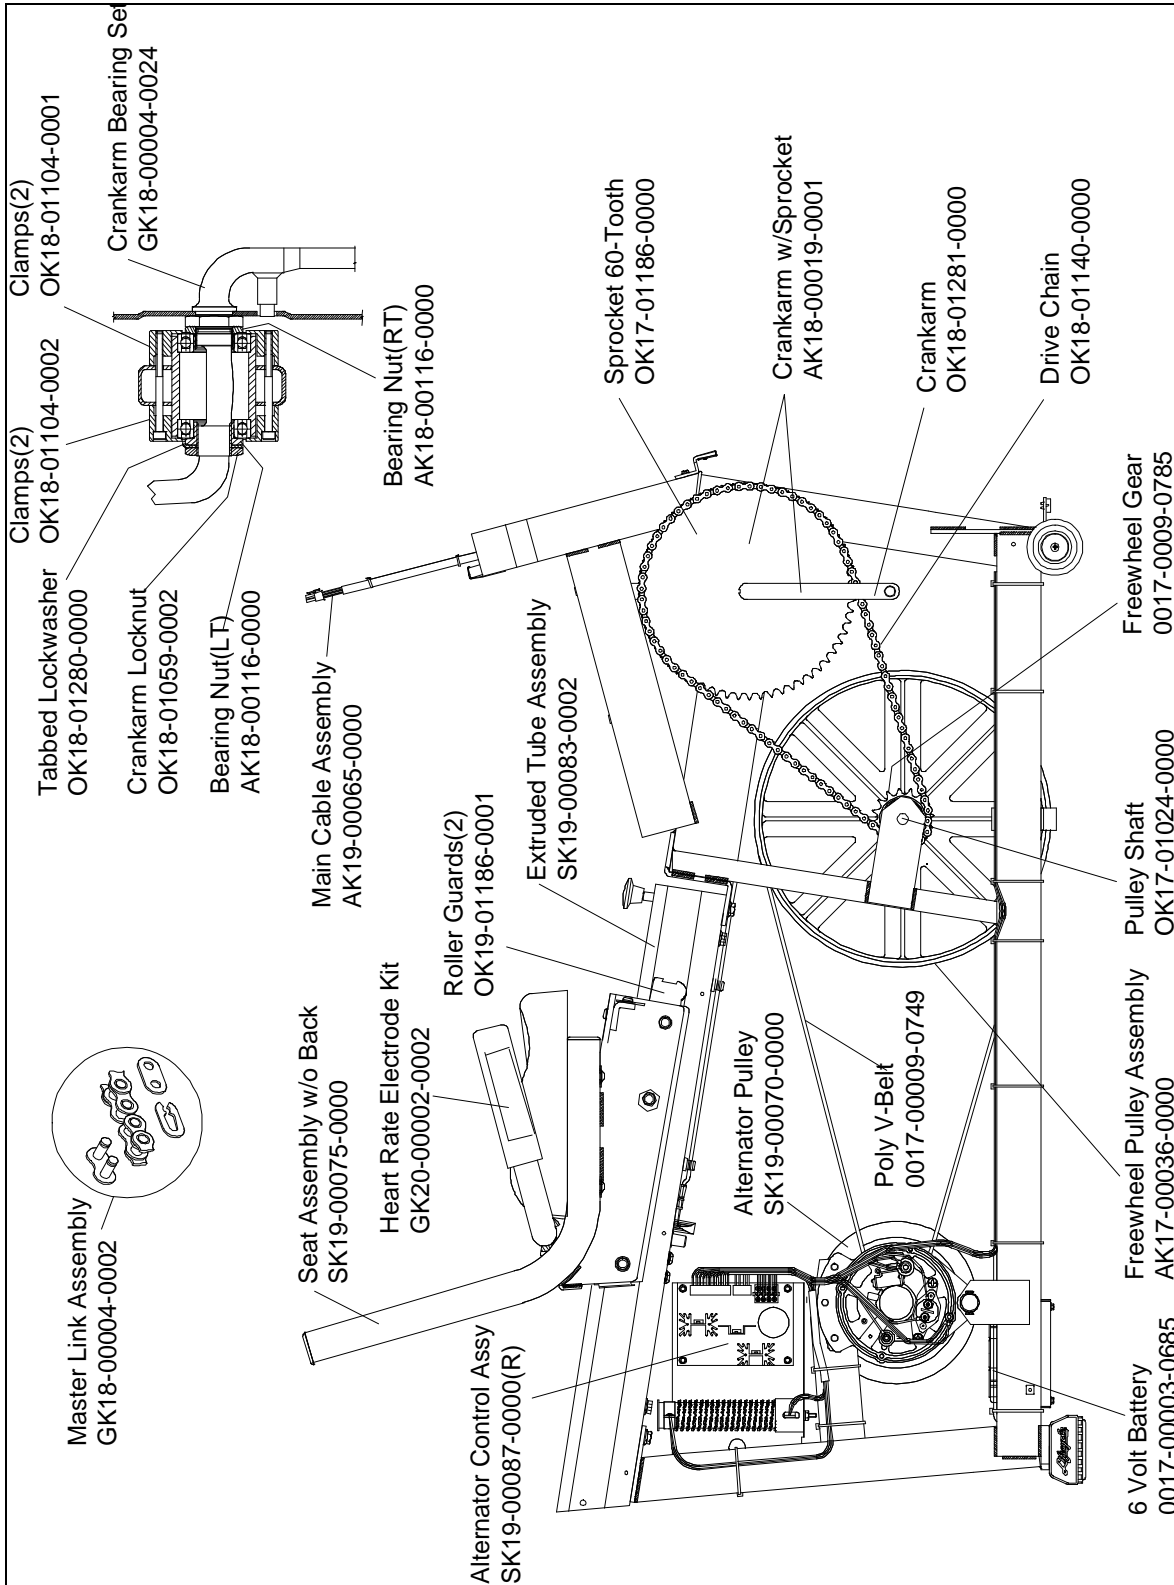

**LC-9500RHR (RE)
EXERCISE BIKE**

GK19-00005-XXXX

SN # 483000 - 490681

**LC-9500RHR (RE)
EXERCISE BIKE**

GK19-00005-XXXX

SN # 483000 - 490681

**LC-9500RHR (RE)
EXERCISE BIKE**

GK19-00005-XXXX
SN # 483000 - 490681